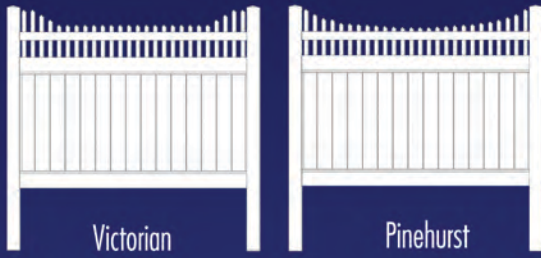

**Outerbanks Picket** (with Gothic Caps)

Picket Fence Sections are preassembled\* & available in 6' or 8' sections with 36"-60" Heights.

Standard Picket Spacing is 1.75" or 3.5"

(additional spacing options available based on the style chosen)

\*except Outerbanks Picket

**Monroe** (1.75" Spacing with Gothic Caps)

**Monticello** (1.75" Spacing with Dome Caps)

Elegance, Strength, and Durability

# Privacy Fence

*WeatherWise*® Privacy Fence Cambridge, Oxford, & Outerbanks styles are available in 6 foot wide sections. All Privacy Fences are available in 8 foot sections. Standard Height is 6 Feet

Cambridge

Oxford

Victorian

Pinehurst

Imperial

Outerbanks  
Semi-Privacy Fence