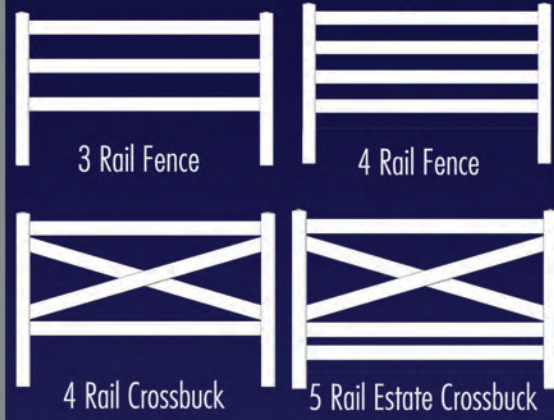

## *WeatherWise*® Pocket Rail

{ Pat 509,594 }

Patented 2" deep *WeatherWise*® Pocket Rail allows up to 18 inches of rackability per 8 foot Cambridge Privacy Fence section.

# Ranch Fence

With spacious landscape and fields, reliable fencing is necessary to accommodate the needs of a ranch, farm, or estate. *WeatherWise*® Rail Fence comes in a variety of styles to meet every need, withstands extreme weather, and looks great for years with minimal upkeep.